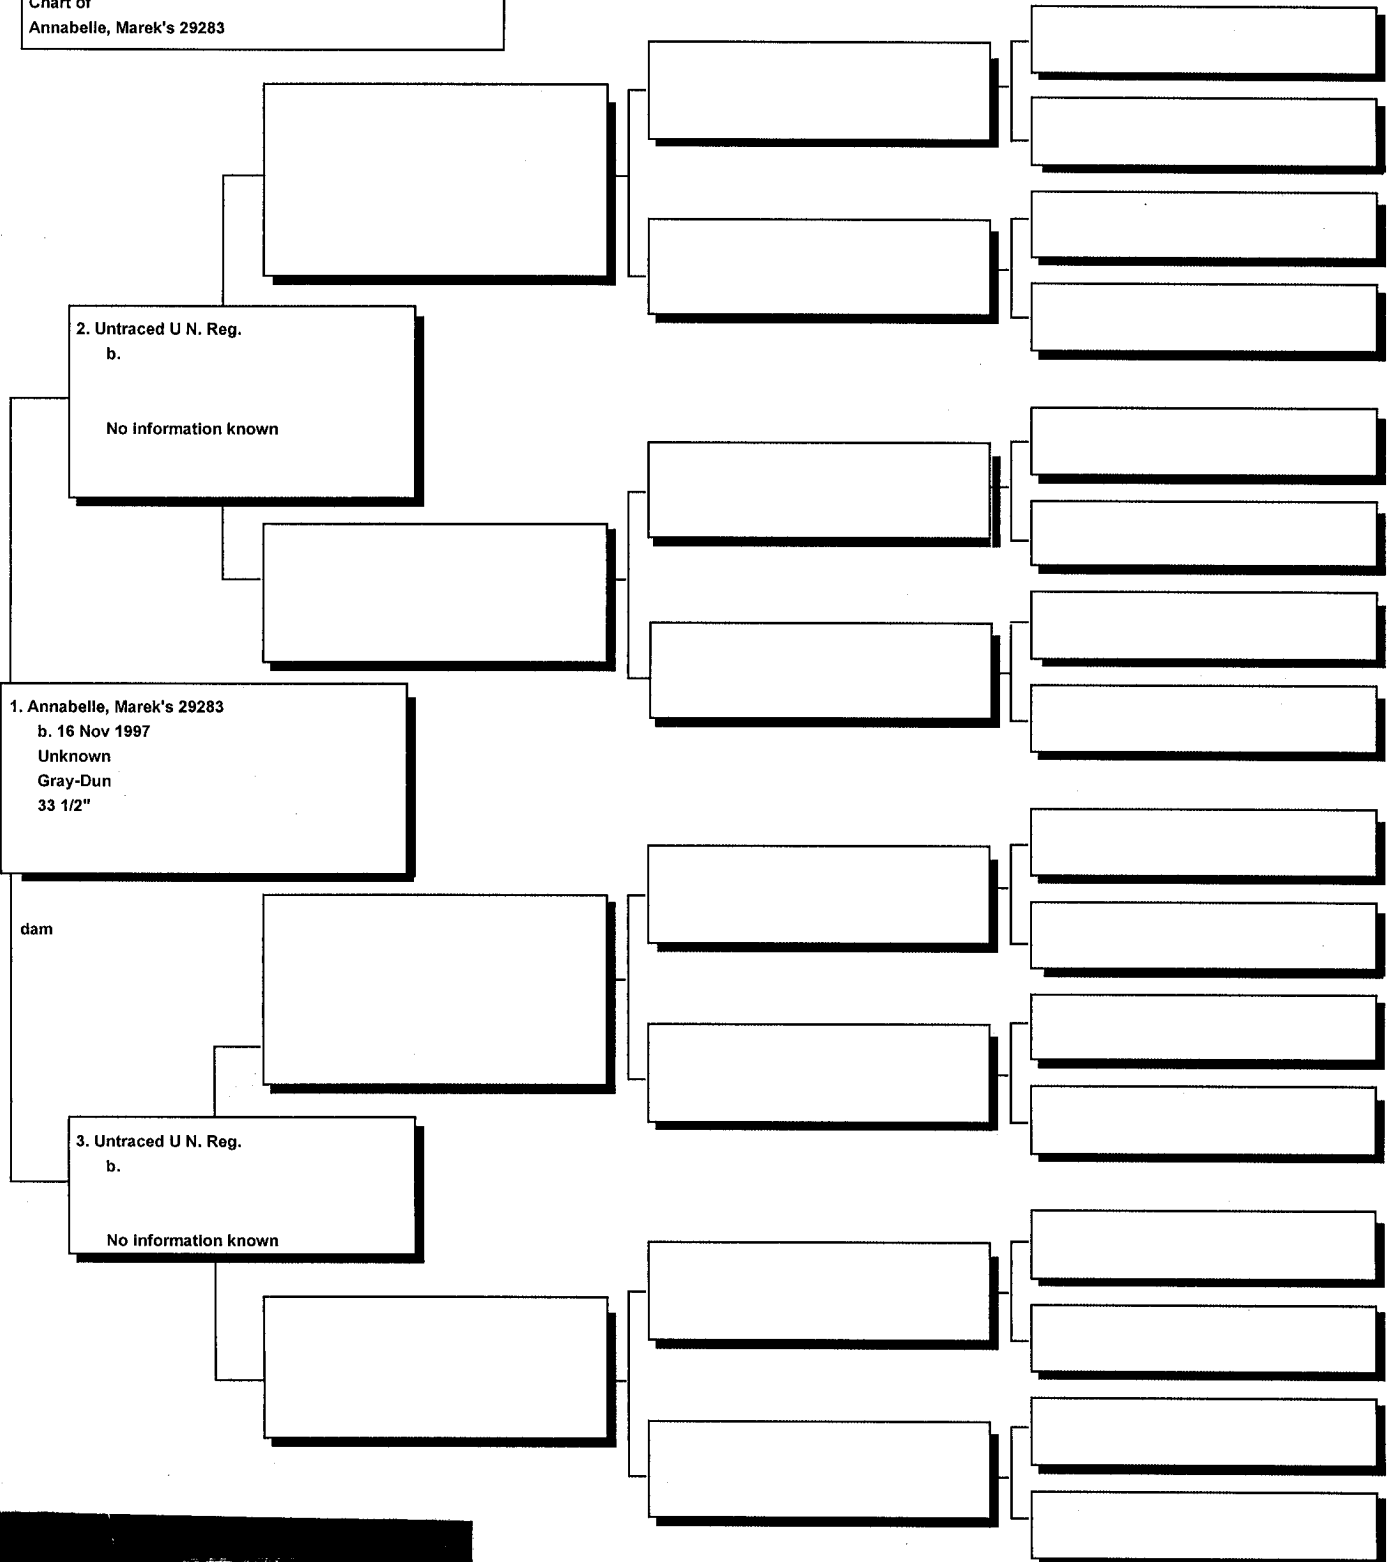

Pedigree

Chart #1

Chart of  
Annabelle, Marek's 29283

The American Donkey and Mule Society  
P.O. Box 1210, Lewisville, TX 75067 (972) 219-0781  
The American Donkey and Mule Society is not responsible  
for errors in information submitted to the registry.